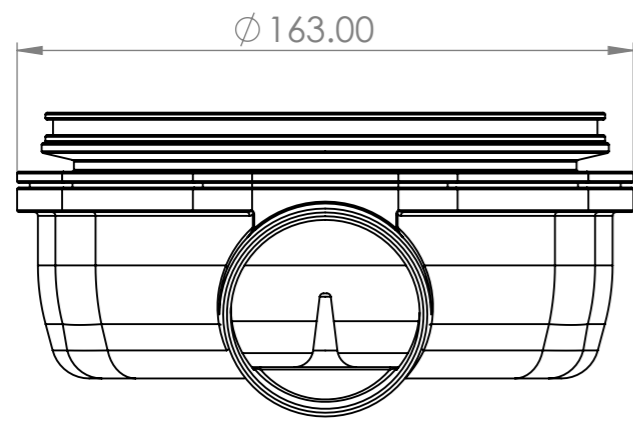

ITEM NO.	Part No:	DESCRIPTION	QTY.
1	ABSP-52-0002	Stainless Steel Grid	1
2	ABSP-52-0004	Hair Trap Option	1
3	ABSP-52-0012	Drain Top with SS Trim	1
4	ABSP-52-0006	Mushroom Top With O Ring Seal	1
5	ABSP-52-0008	Trap Internal Bowl	1
6	ABSP-52-0010	Shower Drain Base with O Ring Seal	1
7	ANPP-05-0010	Drain Socket	1
8	ANPP-05-0015	Reducer	1
9	ABSP-52-0014	Silicon Grease Tube	1

5280-0500-0005 Horizontal Waste

ABSP-52-0010 Trap Bowl with O Ring Seal

ITEM NO.	DESCRIPTION	QTY.
1	Trap Bowl	1
2	O Ring Seal	1

ITEM NO.	PART NUMBER	DESCRIPTION	QTY.
	ABSP-52-0006	Mushroom Top With O Ring Seal	
1	Mushroom	Mushroom Top With O Ring Seal	1
2	O Ring	O Ring Mushroom	1

ITEM NO.	PartNo	DESCRIPTION	QTY.
3	ABSP-52-0008	Shower Drain Base	1

ITEM NO.	PART NUMBER	DESCRIPTION	QTY.
1	ABSP-52-0002	Stainless Steel Grid	1
2	ABSP-52-0012	Drain Top with SS Trim	1

Item No	Part No.	Description
1	ANPP-05-0010	Drain Socket
2	ANPP-05-0015	Reducer
3	ABSP-52-0004	Hair Trap