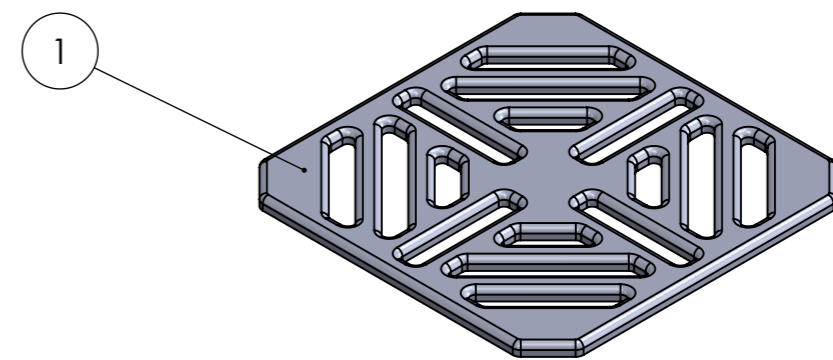

ITEM NO.	Part No:	DESCRIPTION	QTY.
1	ABSP-52-0002	Stainless Steel Grid	1
2	ABSP-52-0004	Hair Trap Option	1
3	ABSP-52-0012	Drain Top with SS Trim	1
4	ABSP-52-0006	Mushroom Top With O Ring Seal	1
5	ABSP-52-0008	Trap Internal Bowl	1
6	ABSP-52-0010	Shower Drain Base with O Ring Seal	1
7	ANPP-05-0010	Drain Socket	1
8	ANPP-05-0015	Reducer	1
9	ABSP-52-0014	Silicon Grease Tube	1

5280-0500-0005 Horizontal Waste

ABSP-52-0010 Trap Bowl with O Ring Seal

ITEM NO.	DESCRIPTION	QTY.
1	Trap Bowl	1
2	O Ring Seal	1

ITEM NO.	PART NUMBER	DESCRIPTION	QTY.
	ABSP-52-0006	Mushroom Top With O Ring Seal	
1	Mushroom	Mushroom Top With O Ring Seal	1
2	O Ring	O Ring Mushroom	1

ITEM NO.	PartNo	DESCRIPTION	QTY.
3	ABSP-52-0008	Shower Drain Base	1

ITEM NO.	PART NUMBER	DESCRIPTION	QTY.
1	ABSP-52-0002	Stainless Steel Grid	1
2	ABSP-52-0012	Drain Top with SS Trim	1

Item No	Part No.	Description
1	ANPP-05-0010	Drain Socket
2	ANPP-05-0015	Reducer
3	ABSP-52-0004	Hair Trap