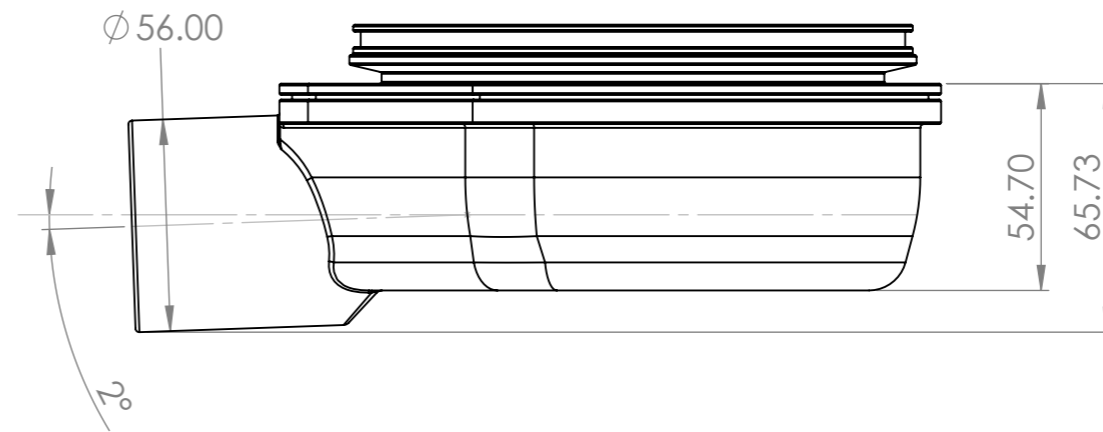

ITEM NO.	Part No:	DESCRIPTION	QTY.
1	ABSP-52-0002	Stainless Steel Grid	1
2	ABSP-52-0004	Hair Trap Option	1
3	ABSP-52-0012	Drain Top with SS Trim	1
4	ABSP-52-0006	Mushroom Top With O Ring Seal	1
5	ABSP-52-0008	Trap Internal Bowl	1
6	ABSP-52-0010	Shower Drain Base with O Ring Seal	1
7	ANPP-05-0010	Drain Socket	1
8	ANPP-05-0015	Reducer	1
9	ABSP-52-0014	Silicon Grease Tube	1

5280-0500-0005 Horizontal Waste

ABSP-52-0010 Trap Bowl with O Ring Seal

ITEM NO.	DESCRIPTION	QTY.
1	Trap Bowl	1
2	O Ring Seal	1

ITEM NO.	PART NUMBER	DESCRIPTION	QTY.
	ABSP-52-0006	Mushroom Top With O Ring Seal	
1	Mushroom	Mushroom Top With O Ring Seal	1
2	O Ring	O Ring Mushroom	1

ITEM NO.	PartNo	DESCRIPTION	QTY.
3	ABSP-52-0008	Shower Drain Base	1

ITEM NO.	PART NUMBER	DESCRIPTION	QTY.
1	ABSP-52-0002	Stainless Steel Grid	1
2	ABSP-52-0012	Drain Top with SS Trim	1

Item No	Part No.	Description
1	ANPP-05-0010	Drain Socket
2	ANPP-05-0015	Reducer
3	ABSP-52-0004	Hair Trap