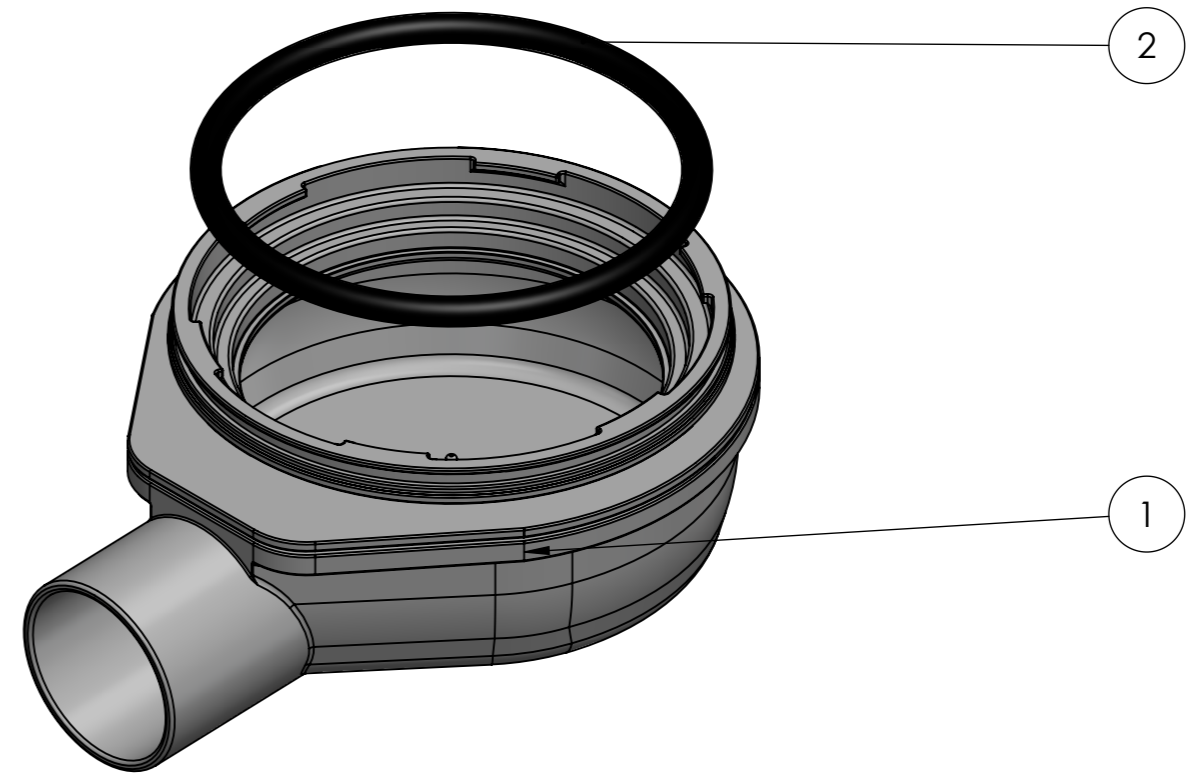

ITEM NO.	Part No:	DESCRIPTION	QTY.
1	ABSP-52-0002	Stainless Steel Grid	1
2	ABSP-52-0004	Hair Trap Option	1
3	ABSP-52-0012	Drain Top with SS Trim	1
4	ABSP-52-0006	Mushroom Top With O Ring Seal	1
5	ABSP-52-0008	Trap Internal Bowl	1
6	ABSP-52-0010	Shower Drain Base with O Ring Seal	1
7	ANPP-05-0010	Drain Socket	1
8	ANPP-05-0015	Reducer	1
9	ABSP-52-0014	Silicon Grease Tube	1

5280-0500-0005 Horizontal Waste

ABSP-52-0010 Trap Bowl with O Ring Seal

ITEM NO.	DESCRIPTION	QTY.
1	Trap Bowl	1
2	O Ring Seal	1

ITEM NO.	PART NUMBER	DESCRIPTION	QTY.
	ABSP-52-0006	Mushroom Top With O Ring Seal	
1	Mushroom	Mushroom Top With O Ring Seal	1
2	O Ring	O Ring Mushroom	1

ITEM NO.	PartNo	DESCRIPTION	QTY.
3	ABSP-52-0008	Shower Drain Base	1

ITEM NO.	PART NUMBER	DESCRIPTION	QTY.
1	ABSP-52-0002	Stainless Steel Grid	1
2	ABSP-52-0012	Drain Top with SS Trim	1

Item No	Part No.	Description
1	ANPP-05-0010	Drain Socket
2	ANPP-05-0015	Reducer
3	ABSP-52-0004	Hair Trap