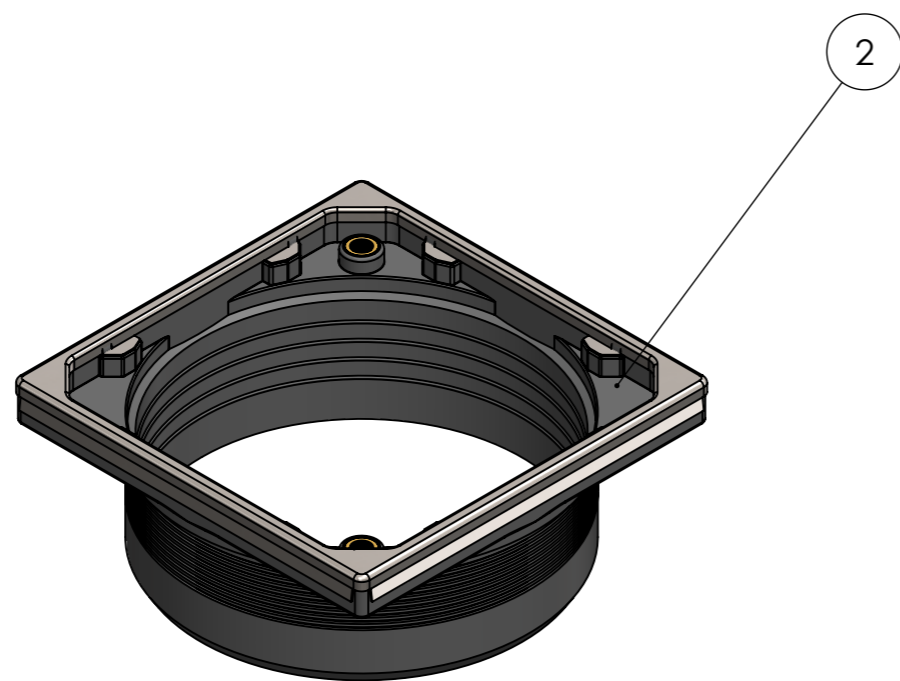

ITEM NO.	Part No:	DESCRIPTION	QTY.
1	ABSP-52-0002	Stainless Steel Grid	1
2	ABSP-52-0004	Hair Trap Option	1
3	ABSP-52-0012	Drain Top with SS Trim	1
4	ABSP-52-0006	Mushroom Top With O Ring Seal	1
5	ABSP-52-0008	Trap Internal Bowl	1
6	ABSP-52-0010	Shower Drain Base with O Ring Seal	1
7	ANPP-05-0010	Drain Socket	1
8	ANPP-05-0015	Reducer	1
9	ABSP-52-0014	Silicon Grease Tube	1

5280-0500-0005 Horizontal Waste

ABSP-52-0010 Trap Bowl with O Ring Seal

ITEM NO.	DESCRIPTION	QTY.
1	Trap Bowl	1
2	O Ring Seal	1

ITEM NO.	PART NUMBER	DESCRIPTION	QTY.
	ABSP-52-0006	Mushroom Top With O Ring Seal	
1	Mushroom	Mushroom Top With O Ring Seal	1
2	O Ring	O Ring Mushroom	1

ITEM NO.	PartNo	DESCRIPTION	QTY.
3	ABSP-52-0008	Shower Drain Base	1

ITEM NO.	PART NUMBER	DESCRIPTION	QTY.
1	ABSP-52-0002	Stainless Steel Grid	1
2	ABSP-52-0012	Drain Top with SS Trim	1

Item No	Part No.	Description
1	ANPP-05-0010	Drain Socket
2	ANPP-05-0015	Reducer
3	ABSP-52-0004	Hair Trap