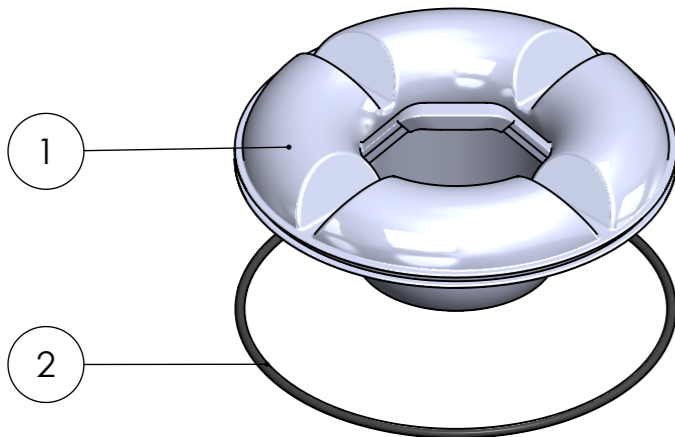

ITEM NO.	Part No:	DESCRIPTION	QTY.
1	ABSP-52-0002	Stainless Steel Grid	1
2	ABSP-52-0004	Hair Trap Option	1
3	ABSP-52-0012	Drain Top with SS Trim	1
4	ABSP-52-0006	Mushroom Top With O Ring Seal	1
5	ABSP-52-0008	Trap Internal Bowl	1
6	ABSP-52-0010	Shower Drain Base with O Ring Seal	1
7	ANPP-05-0010	Drain Socket	1
8	ANPP-05-0015	Reducer	1
9	ABSP-52-0014	Silicon Grease Tube	1

5280-0500-0005 Horizontal Waste

ABSP-52-0010 Trap Bowl with O Ring Seal

ITEM NO.	DESCRIPTION	QTY.
1	Trap Bowl	1
2	O Ring Seal	1

ITEM NO.	PART NUMBER	DESCRIPTION	QTY.
	ABSP-52-0006	Mushroom Top With O Ring Seal	
1	Mushroom	Mushroom Top With O Ring Seal	1
2	O Ring	O Ring Mushroom	1

ITEM NO.	PartNo	DESCRIPTION	QTY.
3	ABSP-52-0008	Shower Drain Base	1

ITEM NO.	PART NUMBER	DESCRIPTION	QTY.
1	ABSP-52-0002	Stainless Steel Grid	1
2	ABSP-52-0012	Drain Top with SS Trim	1

Item No	Part No.	Description
1	ANPP-05-0010	Drain Socket
2	ANPP-05-0015	Reducer
3	ABSP-52-0004	Hair Trap