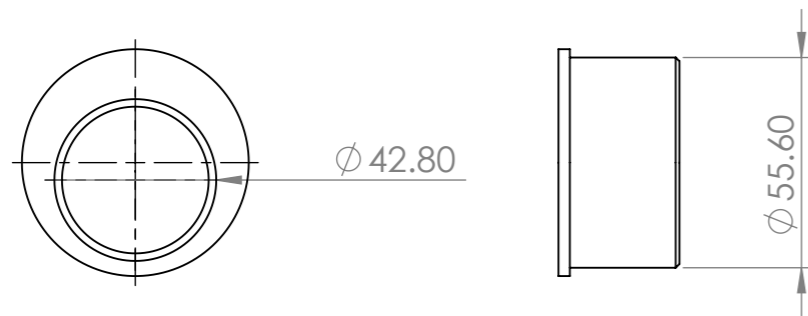

ITEM NO.	Part No:	DESCRIPTION	QTY.
1	ABSP-52-0002	Stainless Steel Grid	1
2	ABSP-52-0004	Hair Trap Option	1
3	ABSP-52-0012	Drain Top with SS Trim	1
4	ABSP-52-0006	Mushroom Top With O Ring Seal	1
5	ABSP-52-0008	Trap Internal Bowl	1
6	ABSP-52-0010	Shower Drain Base with O Ring Seal	1
7	ANPP-05-0010	Drain Socket	1
8	ANPP-05-0015	Reducer	1
9	ABSP-52-0014	Silicon Grease Tube	1

5280-0500-0005 Horizontal Waste

ABSP-52-0010 Trap Bowl with O Ring Seal

ITEM NO.	DESCRIPTION	QTY.
1	Trap Bowl	1
2	O Ring Seal	1

ITEM NO.	PART NUMBER	DESCRIPTION	QTY.
	ABSP-52-0006	Mushroom Top With O Ring Seal	
1	Mushroom	Mushroom Top With O Ring Seal	1
2	O Ring	O Ring Mushroom	1

ITEM NO.	PartNo	DESCRIPTION	QTY.
3	ABSP-52-0008	Shower Drain Base	1

ITEM NO.	PART NUMBER	DESCRIPTION	QTY.
1	ABSP-52-0002	Stainless Steel Grid	1
2	ABSP-52-0012	Drain Top with SS Trim	1

Item No	Part No.	Description
1	ANPP-05-0010	Drain Socket
2	ANPP-05-0015	Reducer
3	ABSP-52-0004	Hair Trap