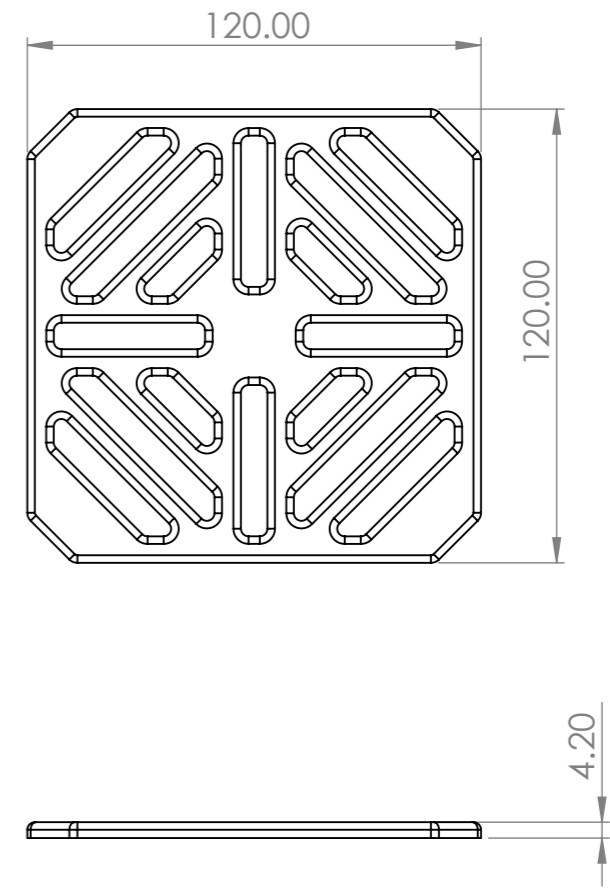

ITEM NO.	Part No:	DESCRIPTION	QTY.
1	ABSP-52-0002	Stainless Steel Grid	1
2	ABSP-52-0004	Hair Trap Option	1
3	ABSP-52-0012	Drain Top with SS Trim	1
4	ABSP-52-0006	Mushroom Top With O Ring Seal	1
5	ABSP-52-0008	Trap Internal Bowl	1
6	ABSP-52-0010	Shower Drain Base with O Ring Seal	1
7	ANPP-05-0010	Drain Socket	1
8	ANPP-05-0015	Reducer	1
9	ABSP-52-0014	Silicon Grease Tube	1

5280-0500-0005 Horizontal Waste

ABSP-52-0010 Trap Bowl with O Ring Seal

ITEM NO.	DESCRIPTION	QTY.
1	Trap Bowl	1
2	O Ring Seal	1

ITEM NO.	PART NUMBER	DESCRIPTION	QTY.
	ABSP-52-0006	Mushroom Top With O Ring Seal	
1	Mushroom	Mushroom Top With O Ring Seal	1
2	O Ring	O Ring Mushroom	1

ITEM NO.	PartNo	DESCRIPTION	QTY.
3	ABSP-52-0008	Shower Drain Base	1

ITEM NO.	PART NUMBER	DESCRIPTION	QTY.
1	ABSP-52-0002	Stainless Steel Grid	1
2	ABSP-52-0012	Drain Top with SS Trim	1

Item No	Part No.	Description
1	ANPP-05-0010	Drain Socket
2	ANPP-05-0015	Reducer
3	ABSP-52-0004	Hair Trap