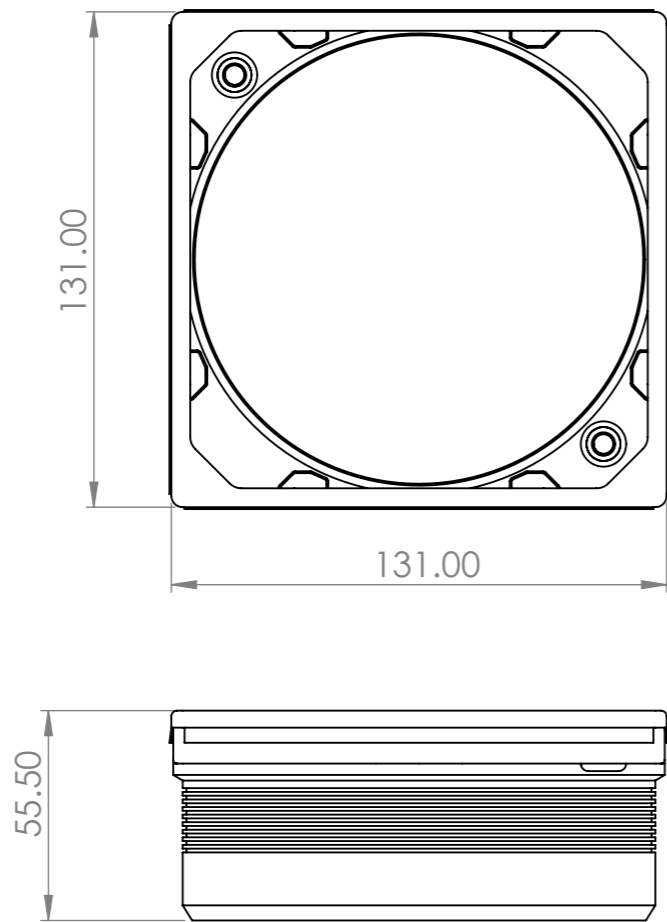

ITEM NO.	Part No:	DESCRIPTION	QTY.
1	ABSP-52-0002	Stainless Steel Grid	1
2	ABSP-52-0004	Hair Trap Option	1
3	ABSP-52-0012	Drain Top with SS Trim	1
4	ABSP-52-0006	Mushroom Top With O Ring Seal	1
5	ABSP-52-0008	Trap Internal Bowl	1
6	ABSP-52-0010	Shower Drain Base with O Ring Seal	1
7	ANPP-05-0010	Drain Socket	1
8	ANPP-05-0015	Reducer	1
9	ABSP-52-0014	Silicon Grease Tube	1

5280-0500-0005 Horizontal Waste

ABSP-52-0010 Trap Bowl with O Ring Seal

ITEM NO.	DESCRIPTION	QTY.
1	Trap Bowl	1
2	O Ring Seal	1

ITEM NO.	PART NUMBER	DESCRIPTION	QTY.
	ABSP-52-0006	Mushroom Top With O Ring Seal	
1	Mushroom	Mushroom Top With O Ring Seal	1
2	O Ring	O Ring Mushroom	1

ITEM NO.	PartNo	DESCRIPTION	QTY.
3	ABSP-52-0008	Shower Drain Base	1

ITEM NO.	PART NUMBER	DESCRIPTION	QTY.
1	ABSP-52-0002	Stainless Steel Grid	1
2	ABSP-52-0012	Drain Top with SS Trim	1

Item No	Part No.	Description
1	ANPP-05-0010	Drain Socket
2	ANPP-05-0015	Reducer
3	ABSP-52-0004	Hair Trap