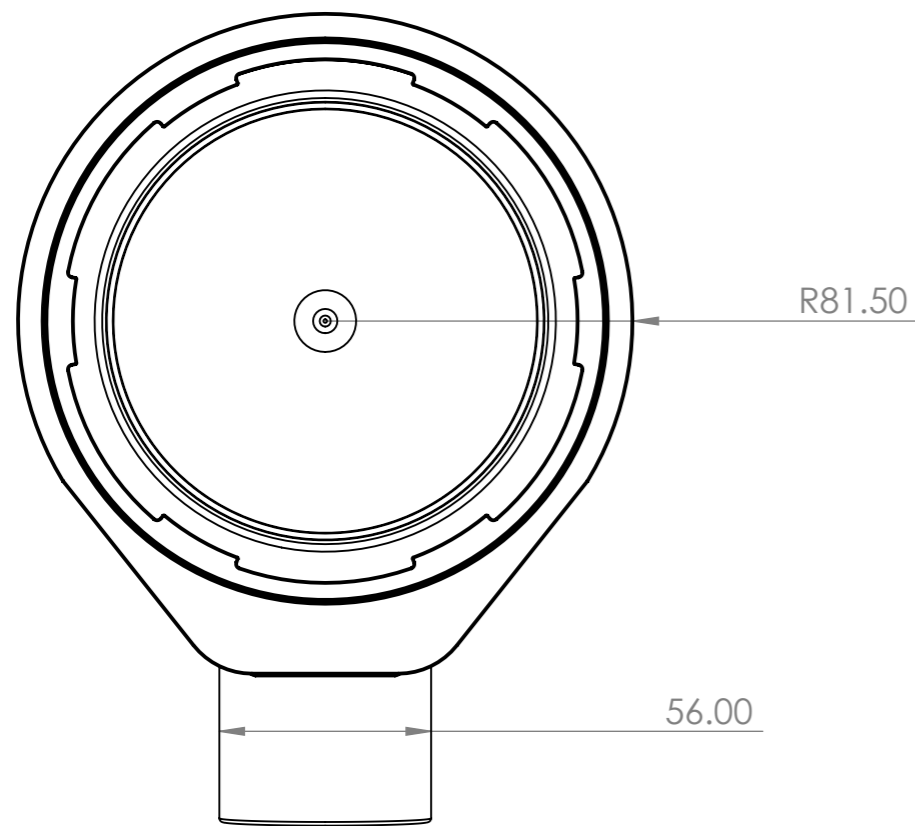

ITEM NO.	Part No:	DESCRIPTION	QTY.
1	ABSP-52-0002	Stainless Steel Grid	1
2	ABSP-52-0004	Hair Trap Option	1
3	ABSP-52-0012	Drain Top with SS Trim	1
4	ABSP-52-0006	Mushroom Top With O Ring Seal	1
5	ABSP-52-0008	Trap Internal Bowl	1
6	ABSP-52-0010	Shower Drain Base with O Ring Seal	1
7	ANPP-05-0010	Drain Socket	1
8	ANPP-05-0015	Reducer	1
9	ABSP-52-0014	Silicon Grease Tube	1

5280-0500-0005 Horizontal Waste

ABSP-52-0010 Trap Bowl with O Ring Seal

ITEM NO.	DESCRIPTION	QTY.
1	Trap Bowl	1
2	O Ring Seal	1

ITEM NO.	PART NUMBER	DESCRIPTION	QTY.
	ABSP-52-0006	Mushroom Top With O Ring Seal	
1	Mushroom	Mushroom Top With O Ring Seal	1
2	O Ring	O Ring Mushroom	1

ITEM NO.	PartNo	DESCRIPTION	QTY.
3	ABSP-52-0008	Shower Drain Base	1

ITEM NO.	PART NUMBER	DESCRIPTION	QTY.
1	ABSP-52-0002	Stainless Steel Grid	1
2	ABSP-52-0012	Drain Top with SS Trim	1

Item No	Part No.	Description
1	ANPP-05-0010	Drain Socket
2	ANPP-05-0015	Reducer
3	ABSP-52-0004	Hair Trap